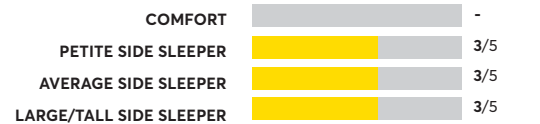

OVERALL SCORE

71

Zoma Start Foam

OVERALL SCORE

71

PrimaSleep 12" I-Gel Infused

OVERALL SCORE

71

Sleepy's By Sealy (Mattress Firm)

OVERALL SCORE

70

Bedgear S5 Performance

OVERALL SCORE

70

Cariloha Resort Bamboo

OVERALL SCORE