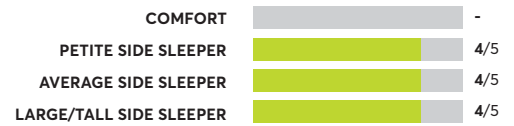

101 Rated Models

(as of October 2025)

OVERALL SCORE

Tuft & Needle Mint¹

OVERALL SCORE

Bear Original

OVERALL SCORE

Airweave New Advanced