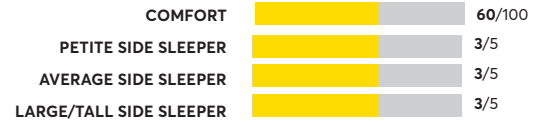

101 Rated Models

(as of October 2025)

Overall Score	Model Name	Comfort	Petite Side Sleeper	Average Side Sleeper	Large/Tall Side Sleeper
74	Layla Essential	70/100	4/5	3/5	3/5
74	Sleepy's Basic Memory Foam	52/100	4/5	4/5	4/5
74	Saatva Zenhaven Latex	72/100	4/5	3/5	3/5
74	Slumber Solutions 14-inch Gel Memory Foam Choose Your Comfort	-	3/5	3/5	3/5
74	Nest Bedding Starling Signature Contour Grid Mattress	69/100	3/5	3/5	3/5
74	Luxi The Luxi One	-	4/5	4/5	4/5
74	Tempur-Pedic Tempur-ProAdapt Firm ⁷	75/100	4/5	3/5	3/5
74	Leesa Studio by Leesa	67/100	4/5	3/5	3/5
73	Ikea Abrotten -medium firm	57/100	4/5	4/5	3/5
73	Siena Memory Foam	-	4/5	4/5	3/5

101 Rated Models

(as of October 2025)

OVERALL SCORE

73

Novaform 14" Serafina Pearl Cool Comfort Medium Gel Memory Foam

OVERALL SCORE

73

Serta Sleep to Go