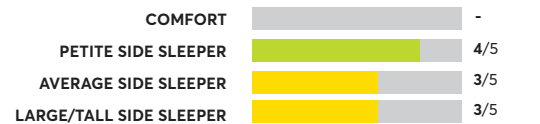

OVERALL SCORE

71

Zoma Start Foam

OVERALL SCORE

71

PrimaSleep 12" I-Gel Infused

OVERALL SCORE

71

Sleepy's By Sealy (Mattress Firm)

OVERALL SCORE

70

Bedgear S5 Performance

OVERALL SCORE

70

Cariloha Resort Bamboo

OVERALL SCORE