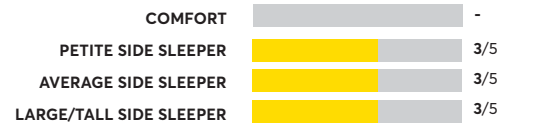

Sleepy's By Sealy (Mattress Firm)

OVERALL SCORE

70

Bedgear S5 Performance

OVERALL SCORE

70

Cariloha Resort Bamboo

OVERALL SCORE