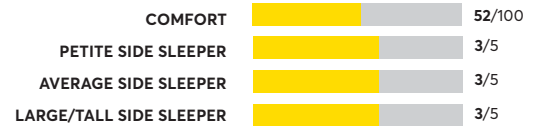

BedInABox Tranquillium 12'

✓ CR RECOMMENDED