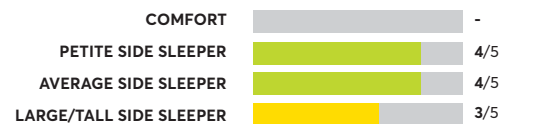

OVERALL SCORE

70

Keetsa Tea Leaf Supreme