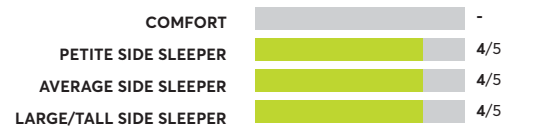

Novaform 10" SoFresh Responsive Foam ⁷

✓ CR RECOMMENDED

OVERALL SCORE

75

Wright 1.27 Memory Foam ^{1,7}

✓ CR RECOMMENDED

OVERALL SCORE

75

Nectar Classic

✓ CR RECOMMENDED

OVERALL SCORE

75

OleeSleep Aquarius 10"

✓ CR RECOMMENDED

OVERALL SCORE

75

Serta iComfort Firm

✓ CR RECOMMENDED

OVERALL SCORE

74

Serta SleepToGo ¹

OVERALL SCORE

74

Purple Plus

101 Rated Models

(as of October 2025)

Overall Score	Model Name	Comfort	Petite Side Sleeper	Average Side Sleeper	Large/Tall Side Sleeper
74	Layla Essential	70/100	4/5	3/5	3/5
74	Sleepy's Basic Memory Foam	52/100	4/5	4/5	4/5
74	Saatva Zenhaven Latex	72/100	4/5	3/5	3/5
74	Slumber Solutions 14-inch Gel Memory Foam Choose Your Comfort	-	3/5	3/5	3/5
74	Nest Bedding Starling Signature Contour Grid Mattress	69/100	3/5	3/5	3/5
74	Luxi The Luxi One	-	4/5	4/5	4/5
74	Tempur-Pedic Tempur-ProAdapt Firm ⁷	75/100	4/5	3/5	3/5
74	Leesa Studio by Leesa	67/100	4/5	3/5	3/5
73	Ikea Abrotten -medium firm	57/100	4/5	4/5	3/5
73	Siena Memory Foam	-	4/5	4/5	3/5