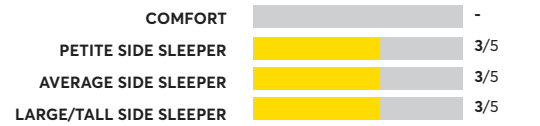

101 Rated Models

(as of October 2025)

Overall Score	Model Name	Comfort	Petite Side Sleeper	Average Side Sleeper	Large/Tall Side Sleeper
74	Layla Essential	70/100	4/5	3/5	3/5
74	Sleepy's Basic Memory Foam	52/100	4/5	4/5	4/5
74	Saatva Zenhaven Latex	72/100	4/5	3/5	3/5
74	Slumber Solutions 14-inch Gel Memory Foam Choose Your Comfort	-	3/5	3/5	3/5
74	Nest Bedding Starling Signature Contour Grid Mattress	69/100	3/5	3/5	3/5
74	Luxi The Luxi One	-	4/5	4/5	4/5
74	Tempur-Pedic Tempur-ProAdapt Firm ⁷	75/100	4/5	3/5	3/5
74	Leesa Studio by Leesa	67/100	4/5	3/5	3/5
73	Ikea Abrotten -medium firm	57/100	4/5	4/5	3/5
73	Siena Memory Foam	-	4/5	4/5	3/5

OVERALL SCORE

73

Tuft & Needle T&N Original Mattress

OVERALL SCORE

73

Sleep on Latex Pure Green Organic Medium

OVERALL SCORE

73

Selectabed Ultrabed Original

OVERALL SCORE

73

GhostBed Venus Williams Collection Legend

OVERALL SCORE

73

Purple PurpleFlex

OVERALL SCORE