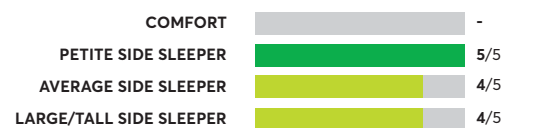

For the latest ratings and information, visit [CR.org](https://www.crisp.org)

101 Rated Models

(as of October 2025)

Overall Score	Model Name	CR Recommended	Comfort	Petite Side Sleeper	Average Side Sleeper	Large/Tall Side Sleeper
82	Casper The One	✓ CR RECOMMENDED	70/100	4/5	4/5	4/5
82	Essentia Grateful Eight Organic	✓ CR RECOMMENDED	83/100	4/5	4/5	4/5
81	Earthfoam Organic Medium	✓ CR RECOMMENDED	-	4/5	4/5	4/5
81	Essentia Stratami ^{2,3,5}	✓ CR RECOMMENDED	83/100	4/5	4/5	4/5
80	Dormeo Curve	✓ CR RECOMMENDED	-	4/5	4/5	4/5
80	Spindle 10" Organic Latex	✓ CR RECOMMENDED	-	5/5	4/5	4/5
79	Tempur-Pedic Cloud Medium	✓ CR RECOMMENDED	75/100	4/5	4/5	4/5
79	Dormeo Revive	✓ CR RECOMMENDED	-	4/5	4/5	4/5
79	Essentia Classic REM5 Organic 8"	✓ CR RECOMMENDED	83/100	5/5	4/5	4/5

Novaform 10" SoFresh Responsive Foam ⁷

✓ CR RECOMMENDED

OVERALL SCORE

75

Wright 1.27 Memory Foam ^{1,7}

✓ CR RECOMMENDED

OVERALL SCORE

75

Nectar Classic

✓ CR RECOMMENDED

OVERALL SCORE

75

OleeSleep Aquarius 10"

✓ CR RECOMMENDED

OVERALL SCORE

75

101 Rated Models

(as of October 2025)

Overall Score	Model Name	Comfort	Petite Side Sleeper	Average Side Sleeper	Large/Tall Side Sleeper
74	Layla Essential	70/100	4/5	3/5	3/5
74	Sleepy's Basic Memory Foam	52/100	4/5	4/5	4/5
74	Saatva Zenhaven Latex	72/100	4/5	3/5	3/5
74	Slumber Solutions 14-inch Gel Memory Foam Choose Your Comfort	-	3/5	3/5	3/5
74	Nest Bedding Starling Signature Contour Grid Mattress	69/100	3/5	3/5	3/5
74	Luxi The Luxi One	-	4/5	4/5	4/5
74	Tempur-Pedic Tempur-ProAdapt Firm ⁷	75/100	4/5	3/5	3/5
74	Leesa Studio by Leesa	67/100	4/5	3/5	3/5
73	Ikea Abrotten -medium firm	57/100	4/5	4/5	3/5
73	Siena Memory Foam	-	4/5	4/5	3/5