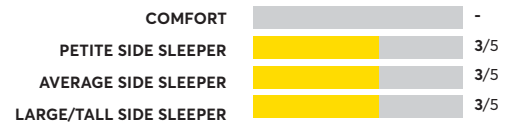

OVERALL SCORE

67

Saatva Loom & Leaf

COMFORT

OVERALL SCORE

67

Purple The Purple Mattress ³

COMFORT

OVERALL SCORE

67

Siena Essential

COMFORT

OVERALL SCORE

67

Lucid Essence 8" SureCool

COMFORT