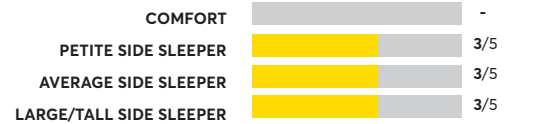

OVERALL SCORE

71

Zoma Start Foam