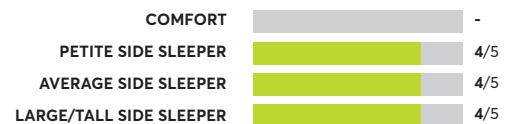

OVERALL SCORE

MLily Harmony Chill 3.0

OVERALL SCORE

Nautica Home Exhilarate

OVERALL SCORE

Luxi The Luxi 3-in-1 Adjustable

OVERALL SCORE

Leesa Original

OVERALL SCORE

69

Lucid Dream Collection 12" Gel Aloe Vera

COMFORT

OVERALL SCORE

68

Lucid 14 Inch Memory Foam Plush

COMFORT