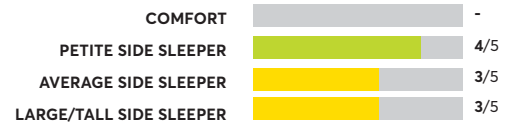

OVERALL SCORE

MLily Harmony Chill 3.0

OVERALL SCORE

Nautica Home Exhilarate

OVERALL SCORE

Luxi The Luxi 3-in-1 Adjustable

OVERALL SCORE

Leesa Original

OVERALL SCORE

69

Lucid Dream Collection 12" Gel Aloe Vera

COMFORT

OVERALL SCORE

68

Lucid 14 Inch Memory Foam Plush

COMFORT